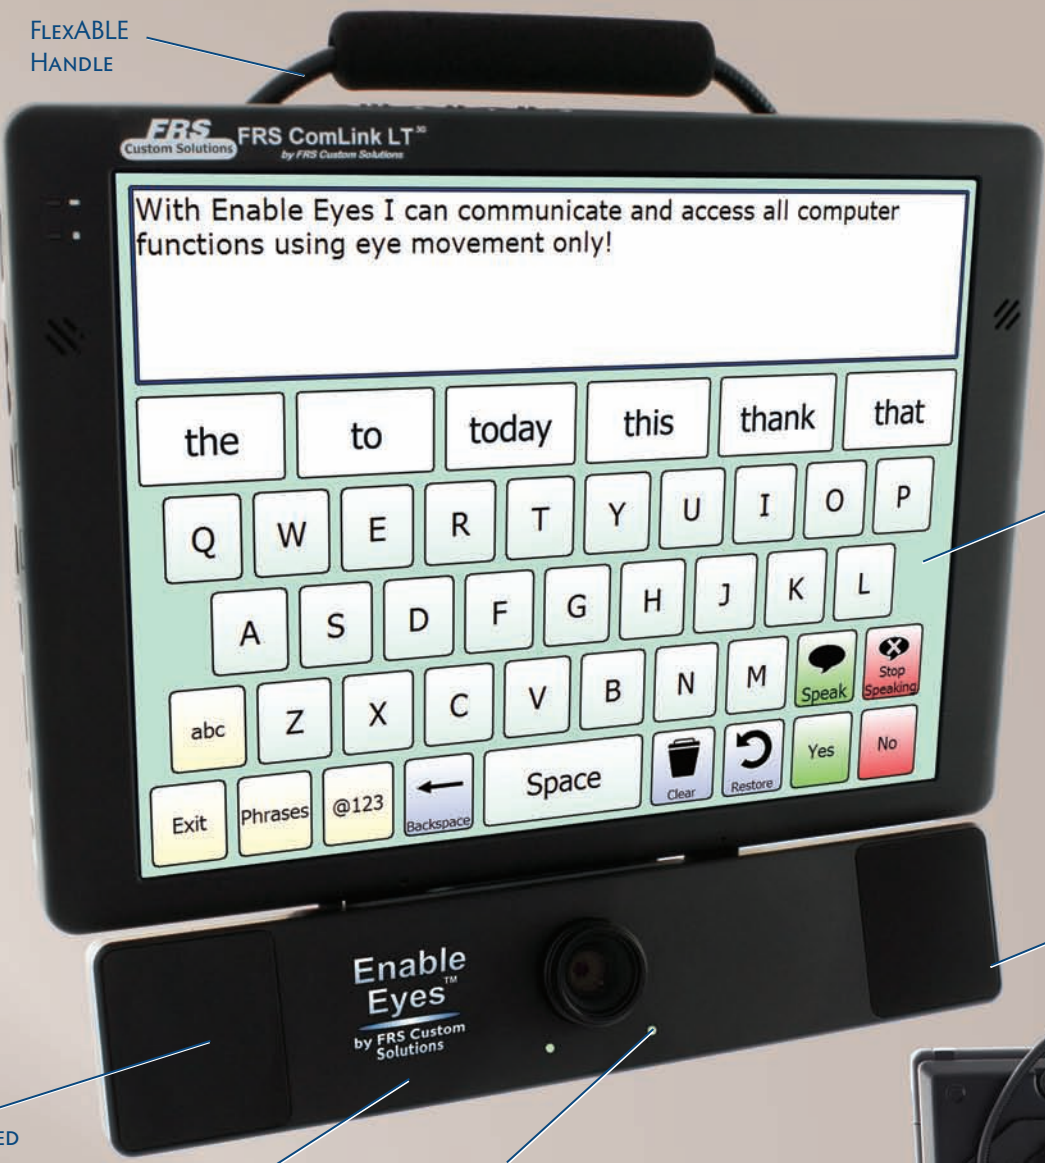

LARGE 12.1" DAYLIGHT VIEWABLE DISPLAY

The large 12.1" Daylight Viewable touch display offers vivid color and maximum viewability in all lighting conditions, including outdoors.

FRS FLEXABLE™ HANDLE

The patent pending FRS FlexABLE Handle is exceptionally easy to grip even for those with very limited dexterity, providing a new level of independence for many users.

AUTOMATIC USER FILES BACKUP SYSTEM

The ComLink LT^{3G} Automatic User Files Backup System protects critical files from accidental deletion or changes.

DURABLE ONE-PIECE ENABLE EYES™ EYE TRACKING MODULE

The Durable yet lightweight One-Piece aluminum enclosure of the Enable Eyes™ eye tracking module sets it apart from other systems. The unique FRS quick attach bracket makes switching to and from Eye Tracking input fast and easy, without tools.

Introducing the all new 3rd Generation... ComLink LT^{3G} Enable Eyes™

"The Ultimate Eye Tracking Solution in a Compact, Portable Design"

FLEXIBLE HANDLE

LARGE 12.1" OUTDOOR VIEWABLE DISPLAY

RELIABLE MOTION TOLERANT EYE TRACKING